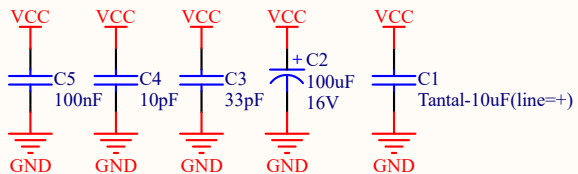

Upgrade & AT Serial Port

Title		
Size	Number	Revision
A		
Date:	6/10/2016	Sheet of
File:	K:\Doc Of RoboticNGO\...HeaderSim800C	Drawn By