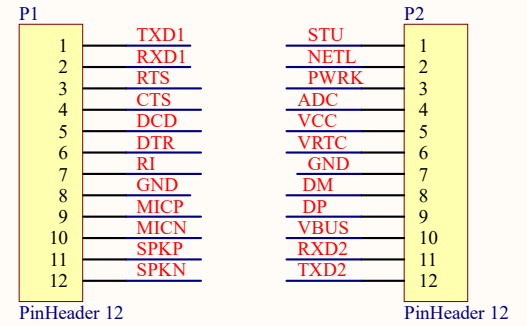

Upgrade & AT Serial Port

Title		
Size	Number	Revision
A		
Date:	6/10/2016	Sheet of
File:	K:\Doc Of RoboticNGO\...HeaderSim800C	Drawn By