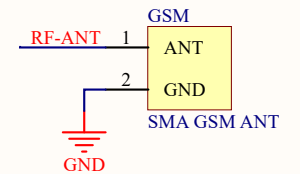

Upgrade & AT Serial Port

Title		
Size	Number	Revision
A		
Date:	6/10/2016	Sheet of
File:	K:\Doc Of RoboticNGO\...HeaderSim800C	Drawn By