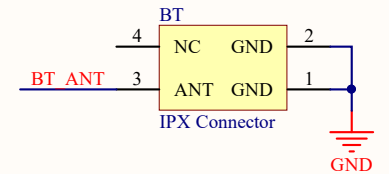

Upgrade & AT Serial Port

Title		
Size	Number	Revision
A		
Date:	6/10/2016	Sheet of
File:	K:\Doc Of RoboticNGO\...HeaderSim800C	Drawn By