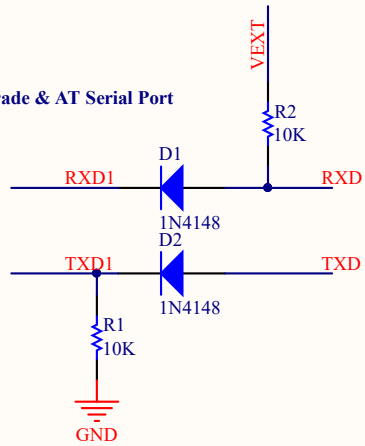

Upgrade & AT Serial Port

Title		
Size	Number	Revision
A		
Date:	6/10/2016	Sheet of
File:	K:\Doc Of RoboticNGO\...HeaderSim800C	Drawn By