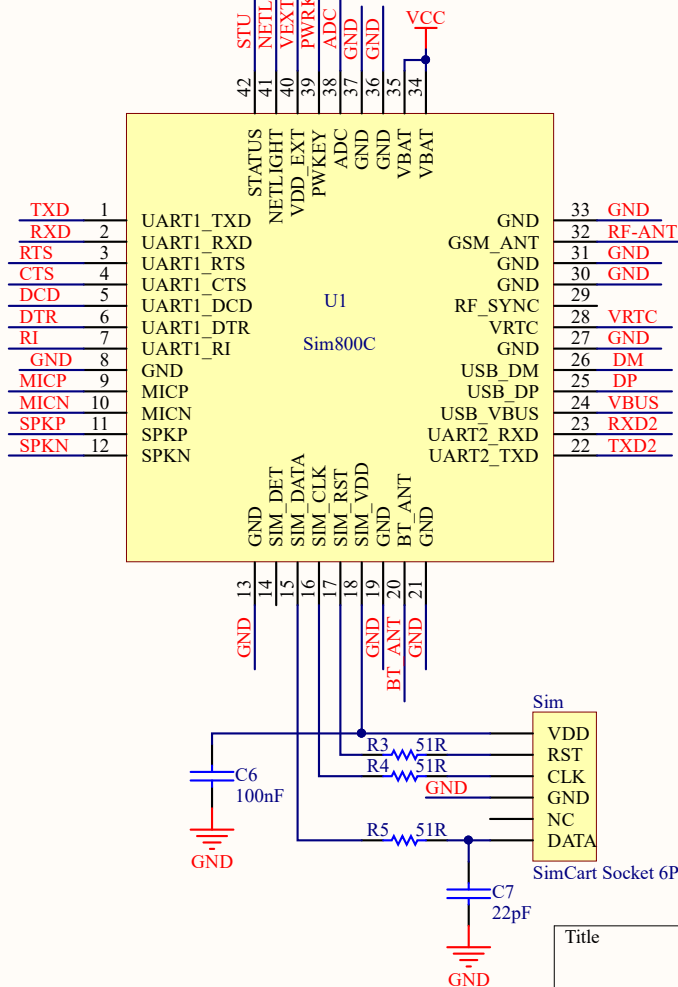

Upgrade & AT Serial Port

Title		
Size	Number	Revision
A		
Date:	6/10/2016	Sheet of
File:	K:\Doc Of RoboticNGO\...HeaderSim800C	Drawn By